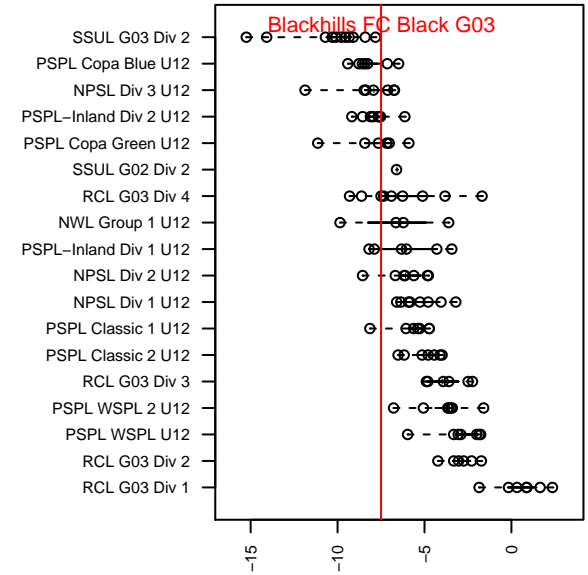

**attack and defense rating
relative to others at age
and all opponents in last 13 months**