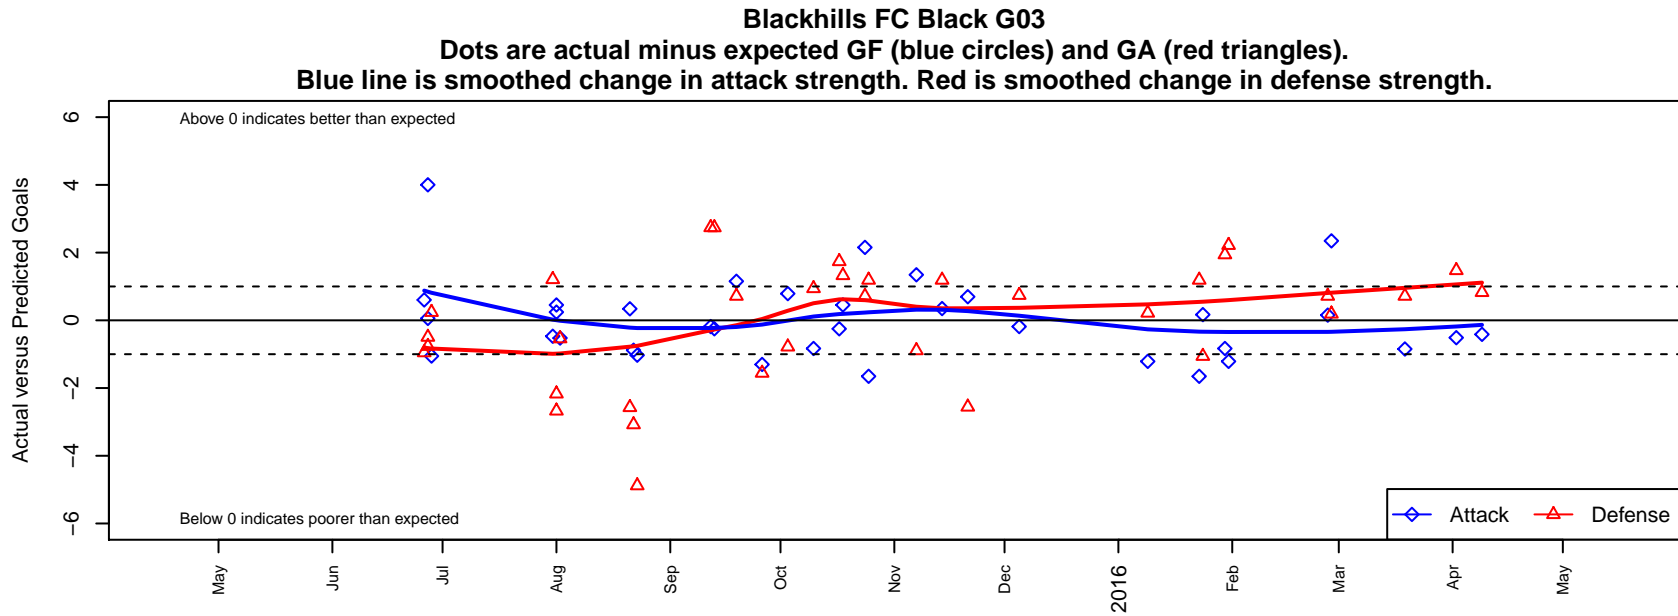

Blackhills FC Black G03

Blackhills FC
 Olympia, WA
 G03 total strength=375
 attack=0.27 defense=0.19
 fall league = RCL G03 Div 4
 spr league = Win RCL G03 Div 5

alt names used:
 Blackhills FC G 03 Black
 Blackhills FC G 03 Black A
 Blackhills FC G03 Black A
 Blackhills G03 Black
 Blackhills FC G 03 Black A
 Blackhills FC G 03 Black A

Venues played:
 2015 Capital Cup GU12
 2015 Blast Off GU12 A
 2015 Xtreme Cup GU12 Gold
 2015 RCL G03 Div 4
 2015 Win RCL G03 Div 5
 2015 WYS Presidents Cup G03 Division 2

**attack and defense variance (black dot)
relative to other teams
and top 10 in region**